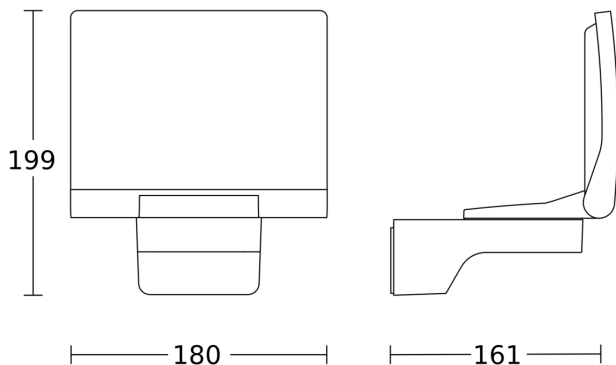

## Technical specifications

Dimensions (L x W x H)	161 x 180 x 199 mm
With lamp	Yes, STEINEL LED system
With motion detector	No
Manufacturer's Warranty	5 years
Version	white
PU1, EAN	4007841068103
Application, place	Outdoors
Application, room	outdoors, all round the building, terrace / balcony, courtyard & driveway
Includes corner wall mount	No
Installation site	wall, corner
Installation	Wall, corner, Surface wiring
Impact resistance	IK03
IP-rating	IP44
Protection class	II
Ambient temperature	-20 – 40 °C
Housing material	HCMC

Cover material	Plastic, opal
Mains power supply	220 – 240 V / 50 – 60 Hz
Luminous flux total product	2124 lm
Measured luminous flux (360°)	2124 lm
Total product efficiency	110 lm/W
Colour temperature	3000 K
Colour variation LED	SDCM3
Lamp	LED cannot be replaced
Service life LED L70B50 (25°)	> 60000 h
LED cooling system	HCMC (High Conductive Magnesium Composite)
Soft light start	No
Basic light level function	No
Main light adjustable	No
Interconnection	No
Output	19,3 W
Colour Rendering Index CRI	= 82

## Dimension Drawing